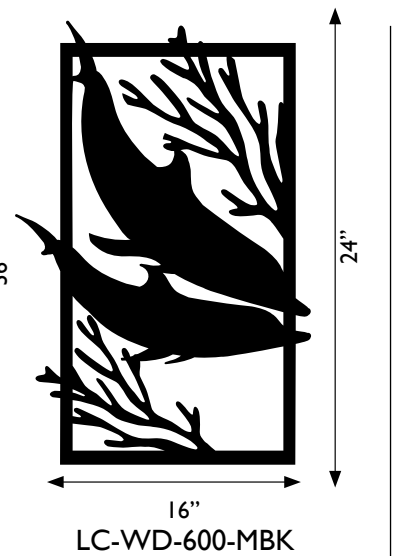

T I M B E R P L A N K S

KNOTTED WOOD

48"
LC-WD-513-MBK

36"
LC-WD-512-MBK

36"
LC-WD-511-MBK

12"
LC-WD-510-MBK

R E E F

F O U R L E A V E S