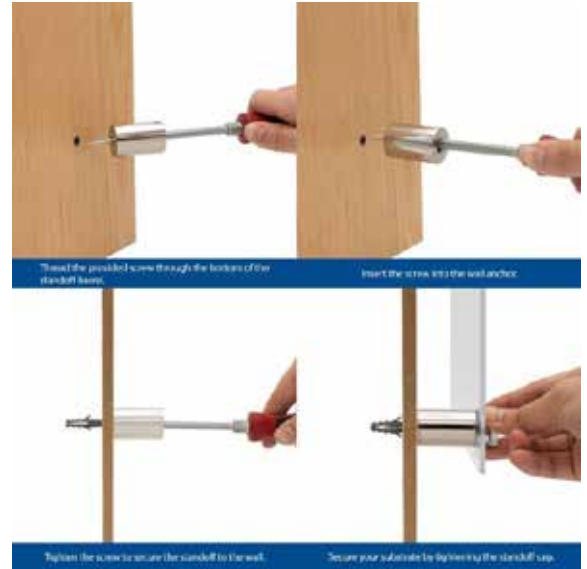

LC-SS5005-MBK

LC-SS-5006-RST

S T A T E S S I G N S

Each state varies in size, Approximately 24" in Width or Length
-ALL 50 STATES AVAILABLE-

TEXAS

NEW JERSEY

NEW YORK

CALIFORNIA

MAINE

FLORIDA

L A S E R C U T S T A T E S

MOUNTING

- This standoff features 2-piece construction and is easily installed or mounted with a hand drill.
- Fits panels Up to 1/2" thick.
- Standoff features rubber inserts that prevent damage or breaking from over torquing. #6 flat head screws and wall anchors are included for easy install.
- Manufactured from 202 grade stainless steel that offers some corrosion resistance.
- Available in all the finishes below.