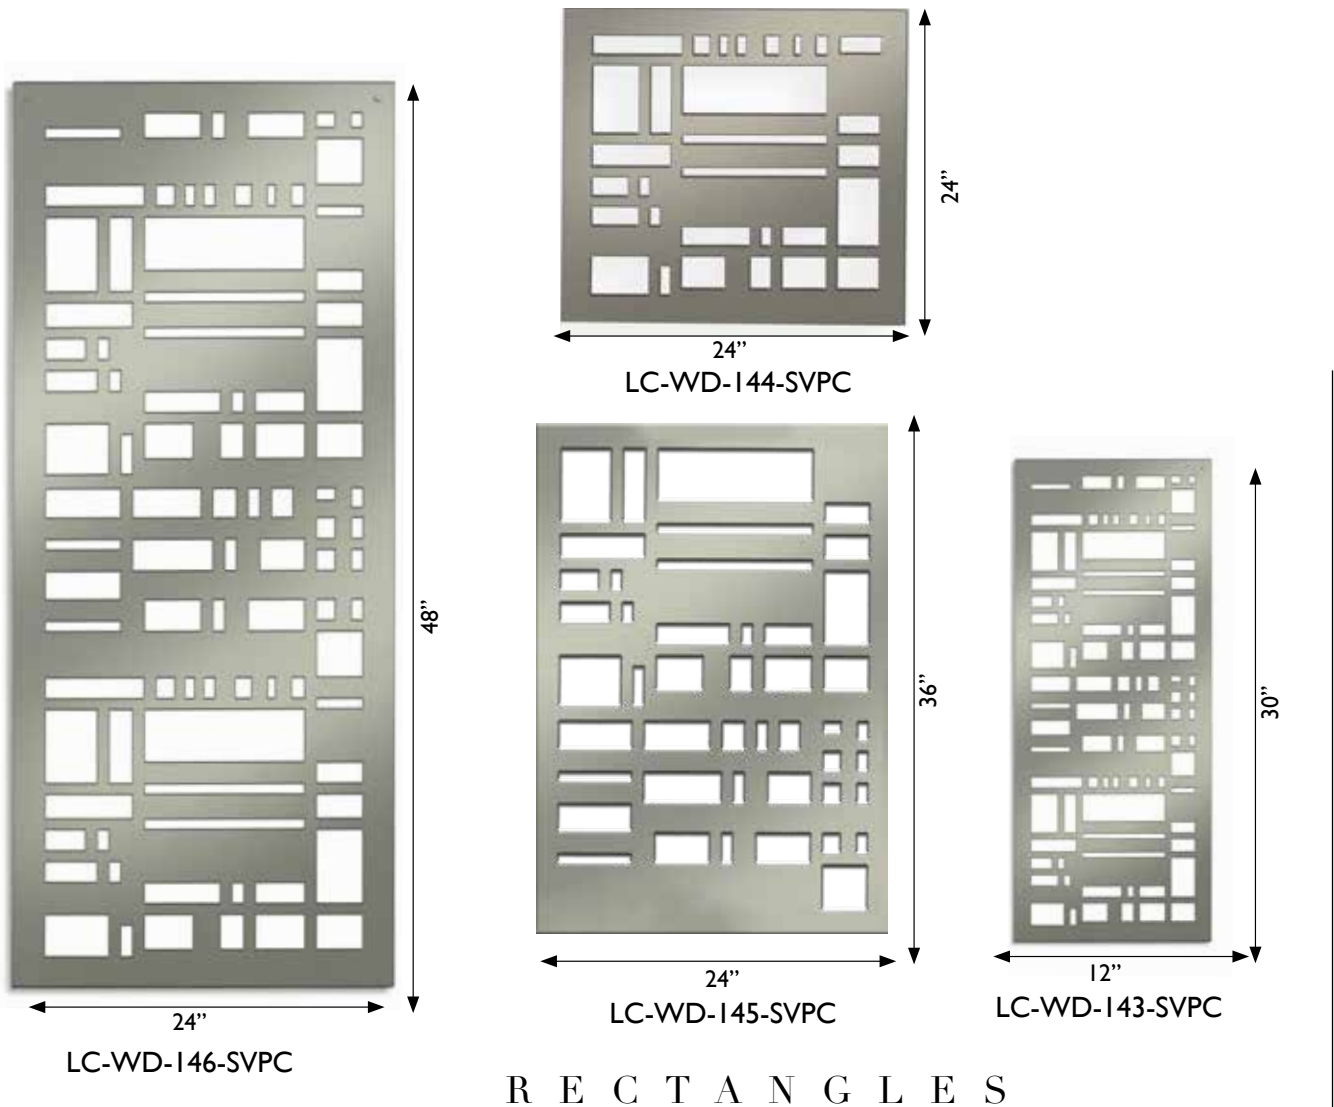

S I M P L E T R E E

30"
LC-WD-607-MBK

24"
LC-WD-606-MBK

15"
LC-WD-605-MBK

B E A R W O O D S

24"
LC-WD-140-MBK

12"
LC-WD-139-MBK

15"
LC-WD-138-MBK

T R A V E L E R

30"
LC-WD-521-MBK

36"
LC-WD-520-MBK

24"
LC-WD-519-MBK

TROPICAL LEAVES

N E S T I N G

LC-WD-142-MBK

LC-WD-141-MBK

OPTICAL WAVE

B R A N C H E S

30"
LC-WD-149-MBK

24"
LC-WD-148-MBK

12"
LC-WD-147-MBK

T R E L L A C E

48"
LC-WD-525-TBL

36"
LC-WD-524-TBL